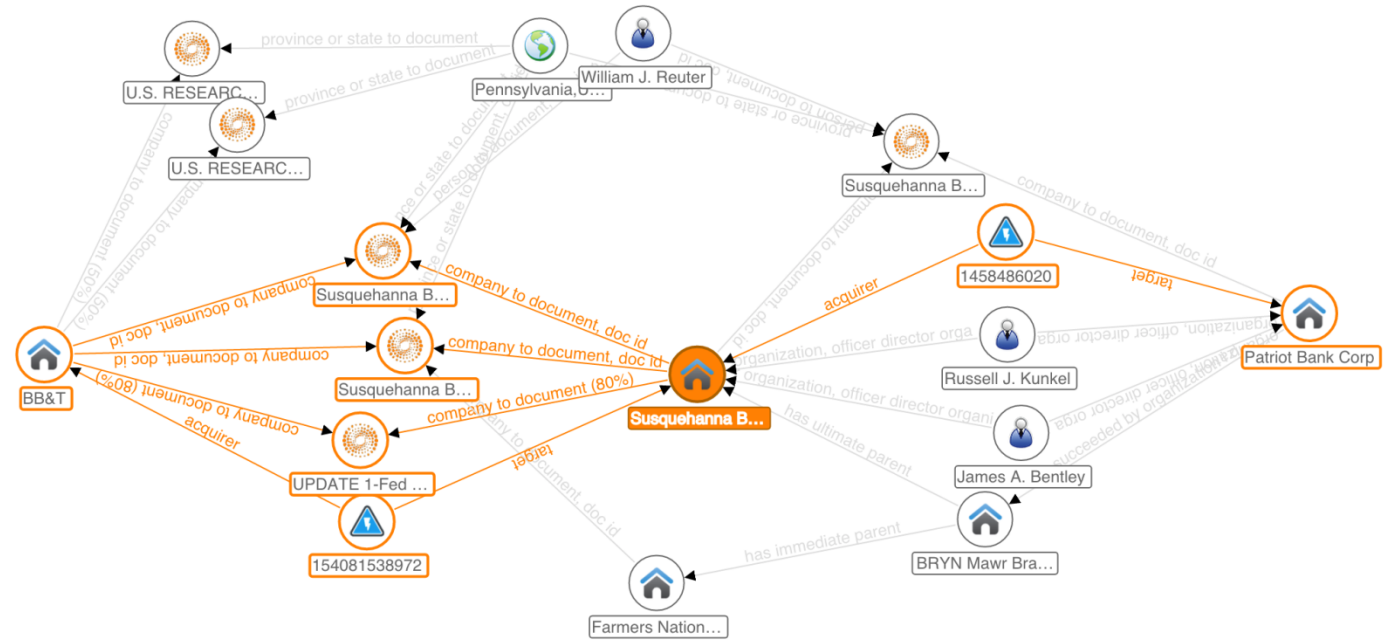

< 1 >

THOMSON REUTERS DATA FUSION

DATAEXPLORER

Search connections of a single entity between two entities

BB&T

Patriot Bank Corp

All Types

matches text

FIND PATHS

✓ Completed searching 4 steps out

✓ Stop after each step

SEARCH 5 STEPS OUT

26 paths found

✓ Auto-layout

HELP TO GROW
THE OPEN DATA COMMONS

MANAGE THE COMPLEXITY
OF THE WEB